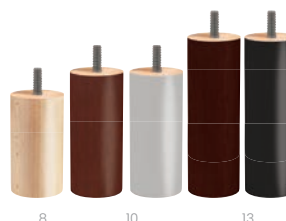

NEW

Spider · 12 / 15 cm
chrome

Fancy · 13 cm
chrome

Polygon · 11 cm
chrome

Metal · 8 cm
chrome

Industry · 13 cm
black

NEW

Line · 15 cm
chrome, black, white

NEW

Flute · 12 / 15 / 19 cm
gold, bronze, chrome, black

Elegance · 13 cm
chrome, gold, black, white

Wood 1 · 8 / 10 / 13 cm
natur, walnut, grey, wenge, black

Wood 2 · 8 cm
natur, walnut, grey, wenge, black